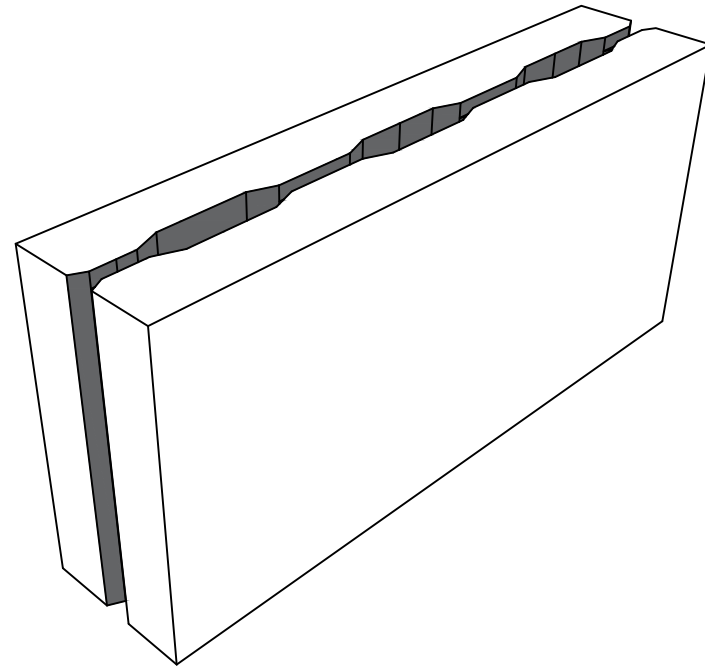

70

390

180

70

BATAKO 70 x 180 x 390

SIZE : A4

TECHNICAL DRAWING

DESIGN : JPP ENGINEERING

UPDATE : 15 JULY 2020

SCALE 1 : 5

UNIT : MM